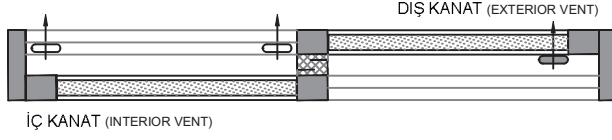

ÇİFT KANATLI SÜRME KAPI DETAYI

SLIDING DOOR DETAIL WITH DOUBLE SASH