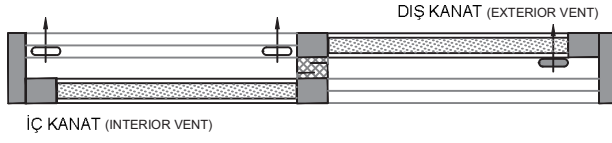

S4000 / SÜRME - SLIDING

ÇİFT KANATLI SÜRME KAPI DETAYI
SLIDING DOOR DETAIL WITH DOUBLE SASH