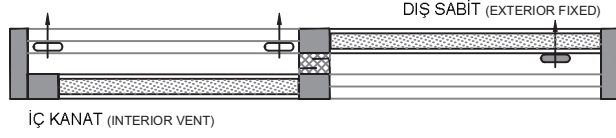

S4000 / SÜRME - SLIDING

SABİTLİ TEK KANATLI SÜRME DETAYI
SINGLE SASH SLIDING DOOR DETAIL