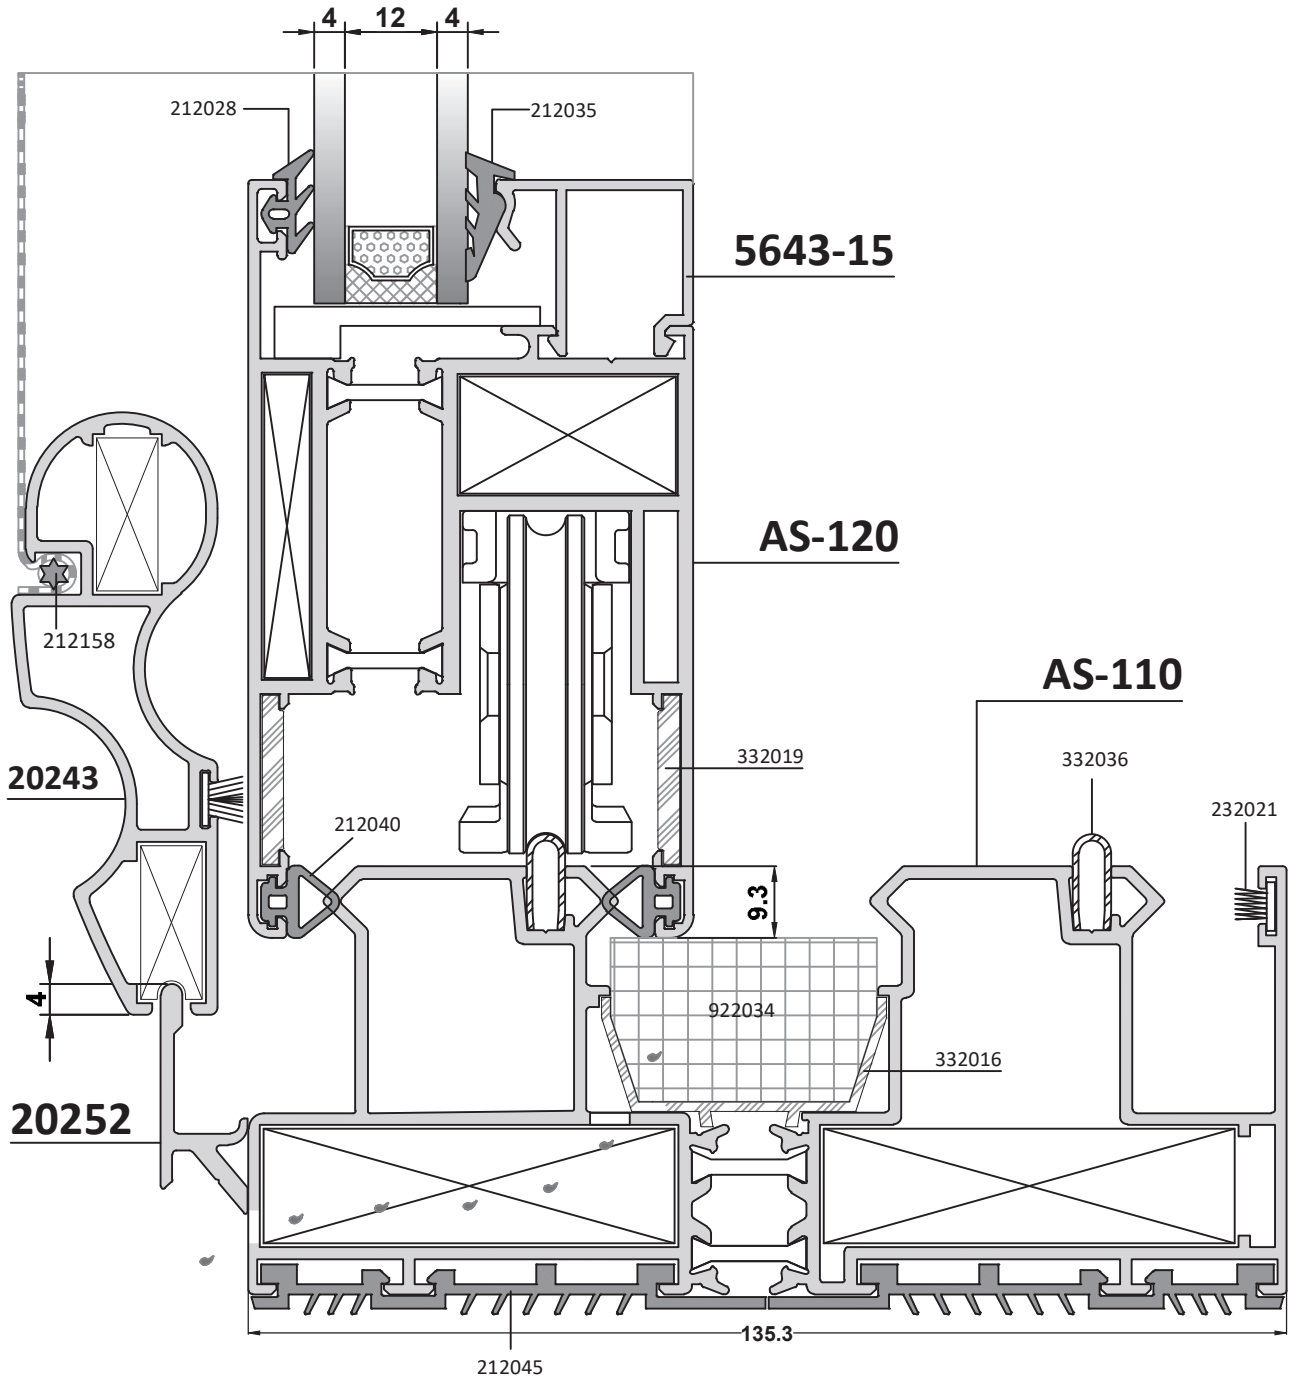

SİNEKLİKLİ SÜRME KAPI DETAYI

SLIDING DOOR DETAIL WITH INSECT SCREEN