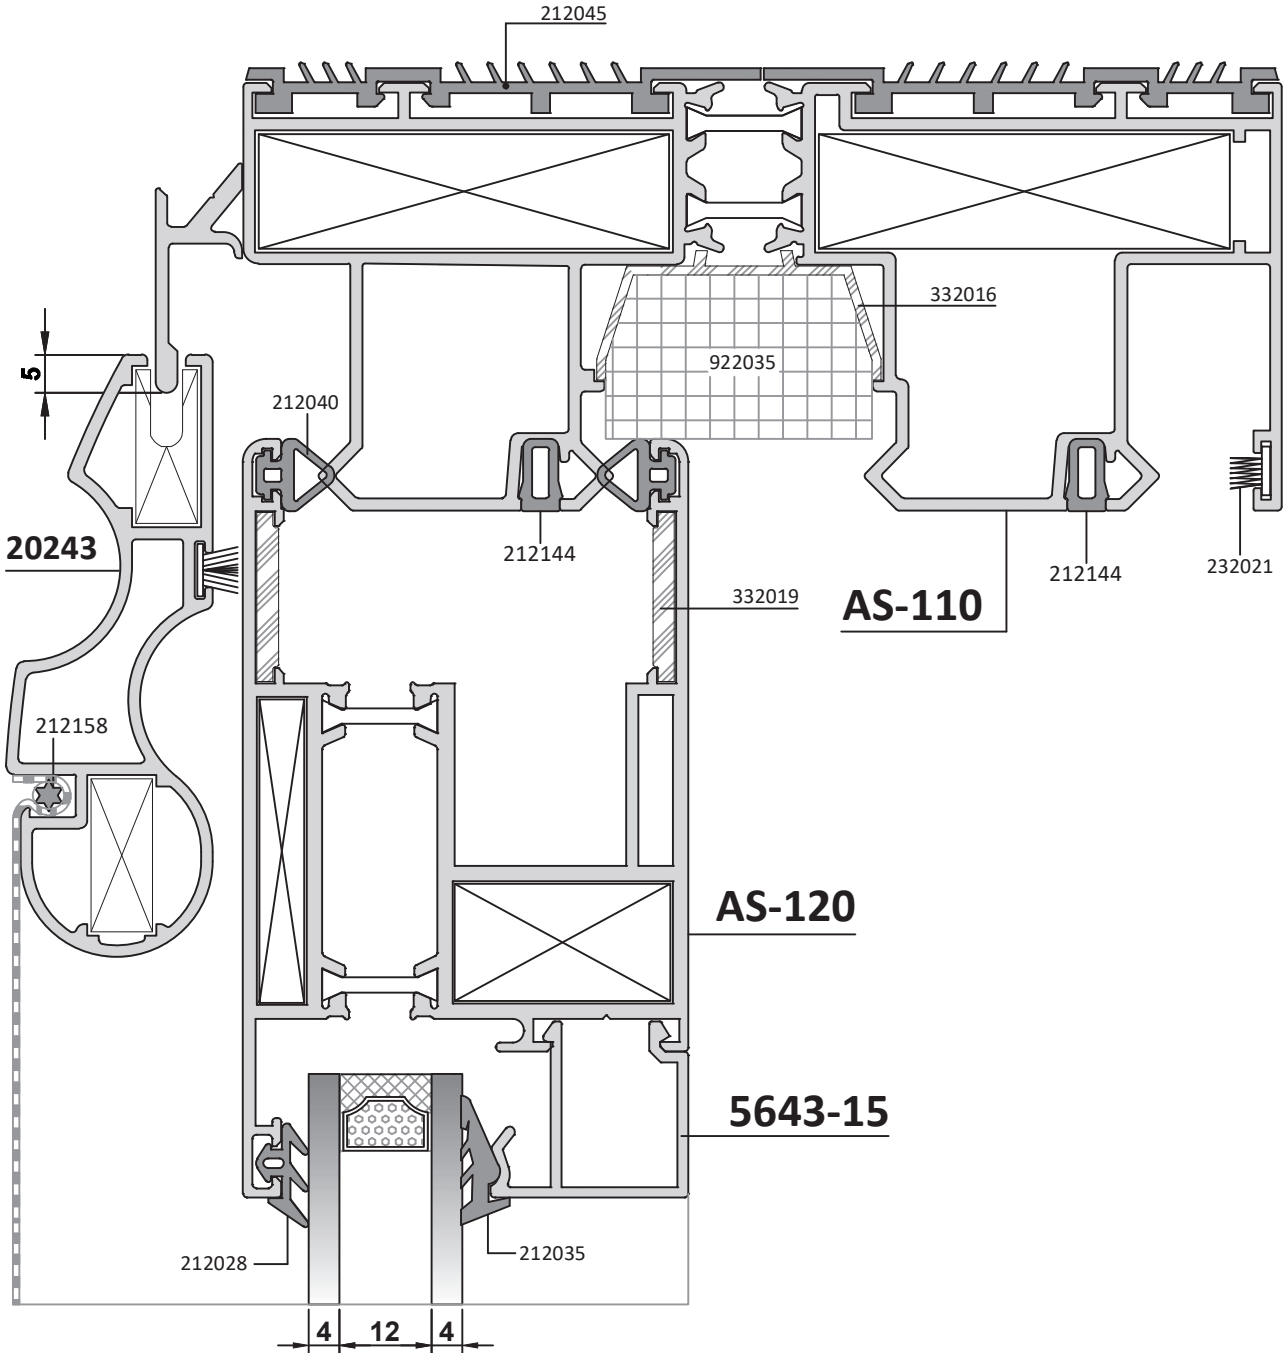

S4000 / SÜRME - SLIDING

SİNEKLİKLİ SÜRME KAPI DETAYI
SLIDING DOOR DETAIL WITH INSECT SCREEN