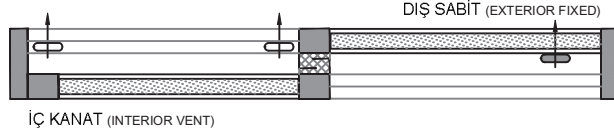

SABİTLİ TEK KANATLI SÜRME DETAYI

SINGLE SASH SLIDING DOOR DETAIL