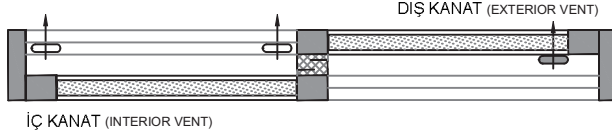

S4000 / SÜRME - SLIDING

ÇİFT KANATLI SÜRME KAPI DETAYI
SLIDING DOOR DETAIL WITH DOUBLE SASH