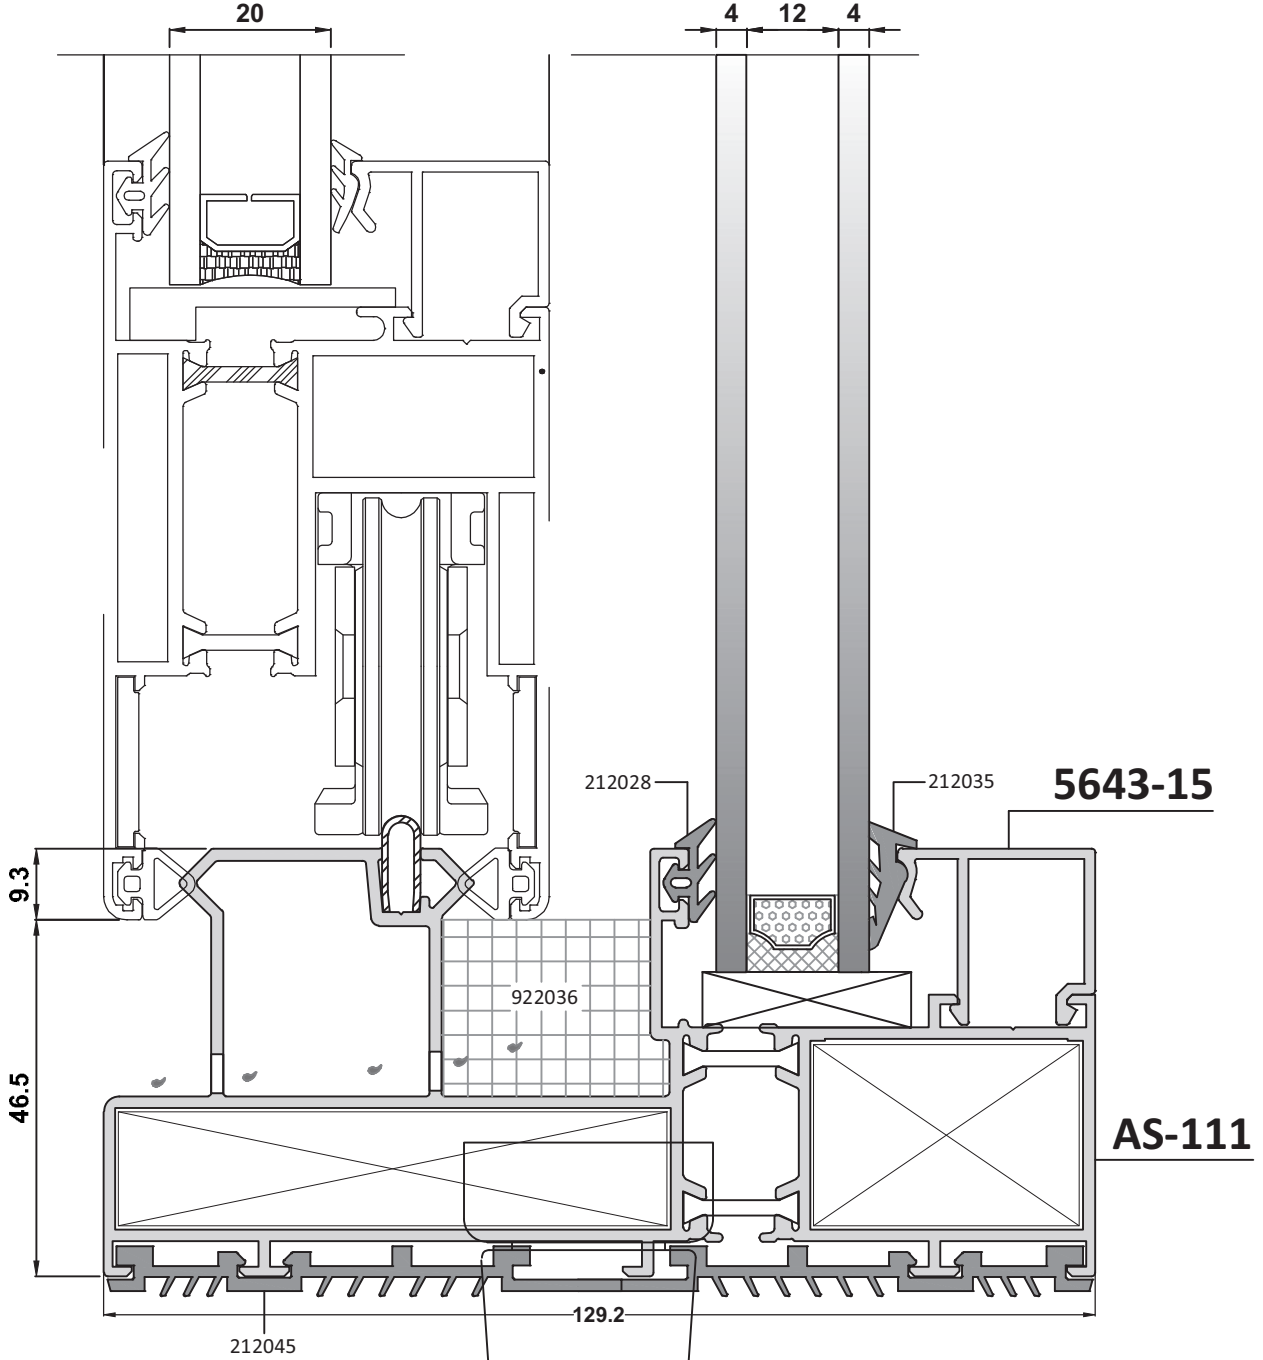

SABİTLİ TEK KANATLI SÜRME DETAYI

SINGLE SASH SLIDING DOOR DETAIL