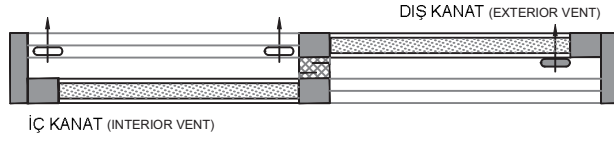

ÇİFT KANATLI SÜRME KAPI DETAYI

SLIDING DOOR DETAIL WITH DOUBLE SASH