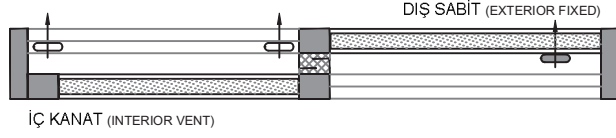

S4000 / SÜRME - SLIDING

SABİTLİ TEK KANATLI SÜRME DETAYI
SINGLE SASH SLIDING DOOR DETAIL